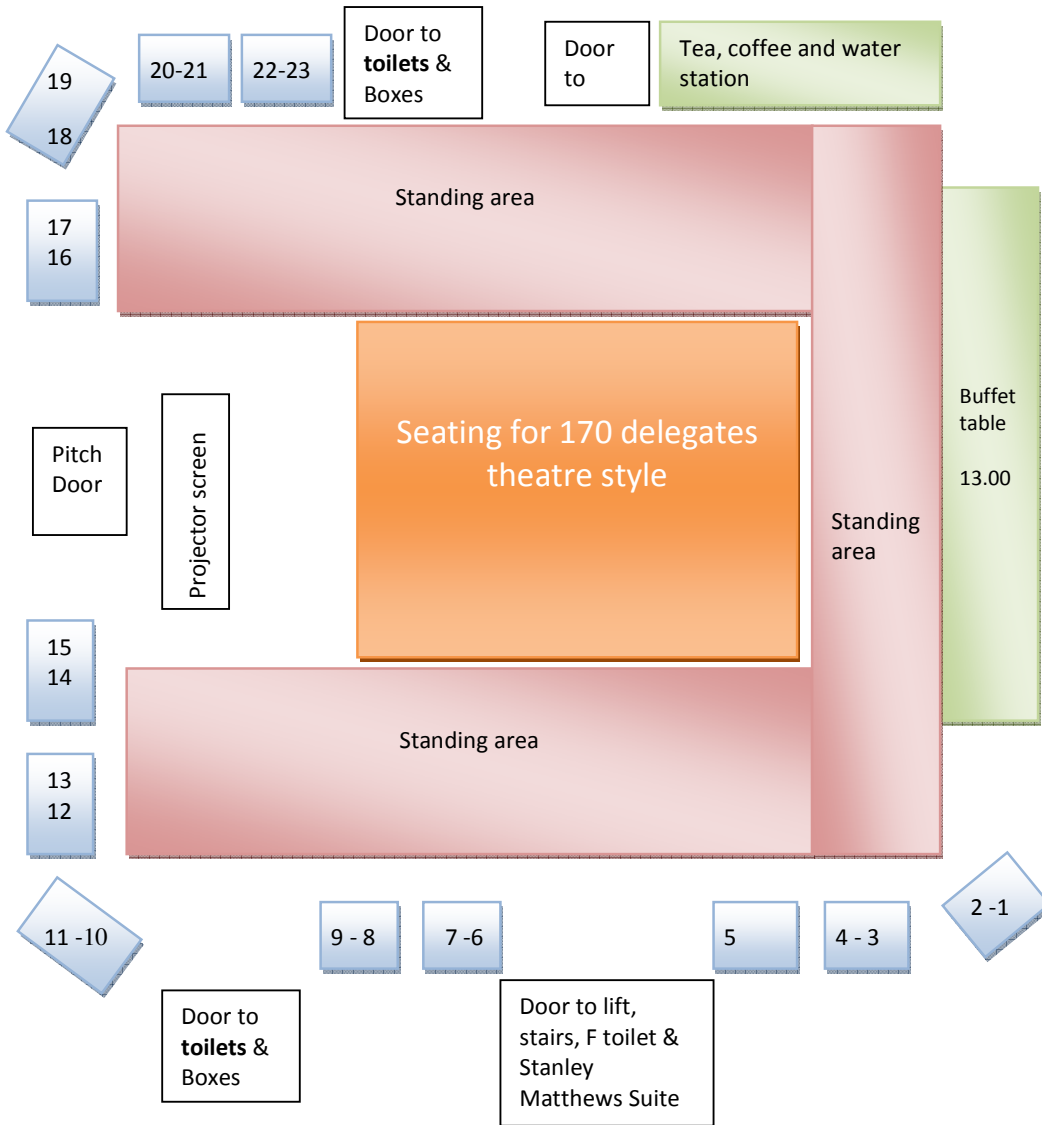

# Exhibitor - room layout

Stand Number	Exhibitor
1	North Staffordshire Chamber of Commerce
2	Business Initiative & finest
3	jetbusiness
4	Jobcentre Plus
5	The Co-operative Financial Services & Britannia
6	The Carbon Trust
7	Natwest Bank
8	UKTI
9	EU Connects
10	Advantage West Midlands
11	Business Link
12	Michelin Development Fund
13	UK Steel Enterprise
14	Staffordshire University
15	Stoke-on-Trent College
16	North Staffordshire Risk Capital
17	Midven Ltd
18	Staffordshire Business & Environment Network (SBEN)
19	The Manufacturing Advisory Service (MAS)
20	Transport Planning – Stoke-on-Trent City Council
21	Grad Central Ltd
22	Beer & Partners
23	Central England Business Angels